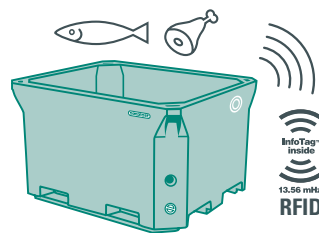

Model DP40R available - rib height is 0.5" | 1.27 cm in height

Stacking

Ergonomic design and streamlined construction ensure that Saeplast containers can be easily stacked to maximise use of valuable storage space.

Tracking options

RFID

SÆPLAST offers a wide range of tubs, pallets and other products, which can be equipped with Radio Frequency Identification (RFID) tags. The RFID ensures that each tub is marked, tracked and easily managed. RFID is a powerful wireless solution that stores information and keeps track of your products.